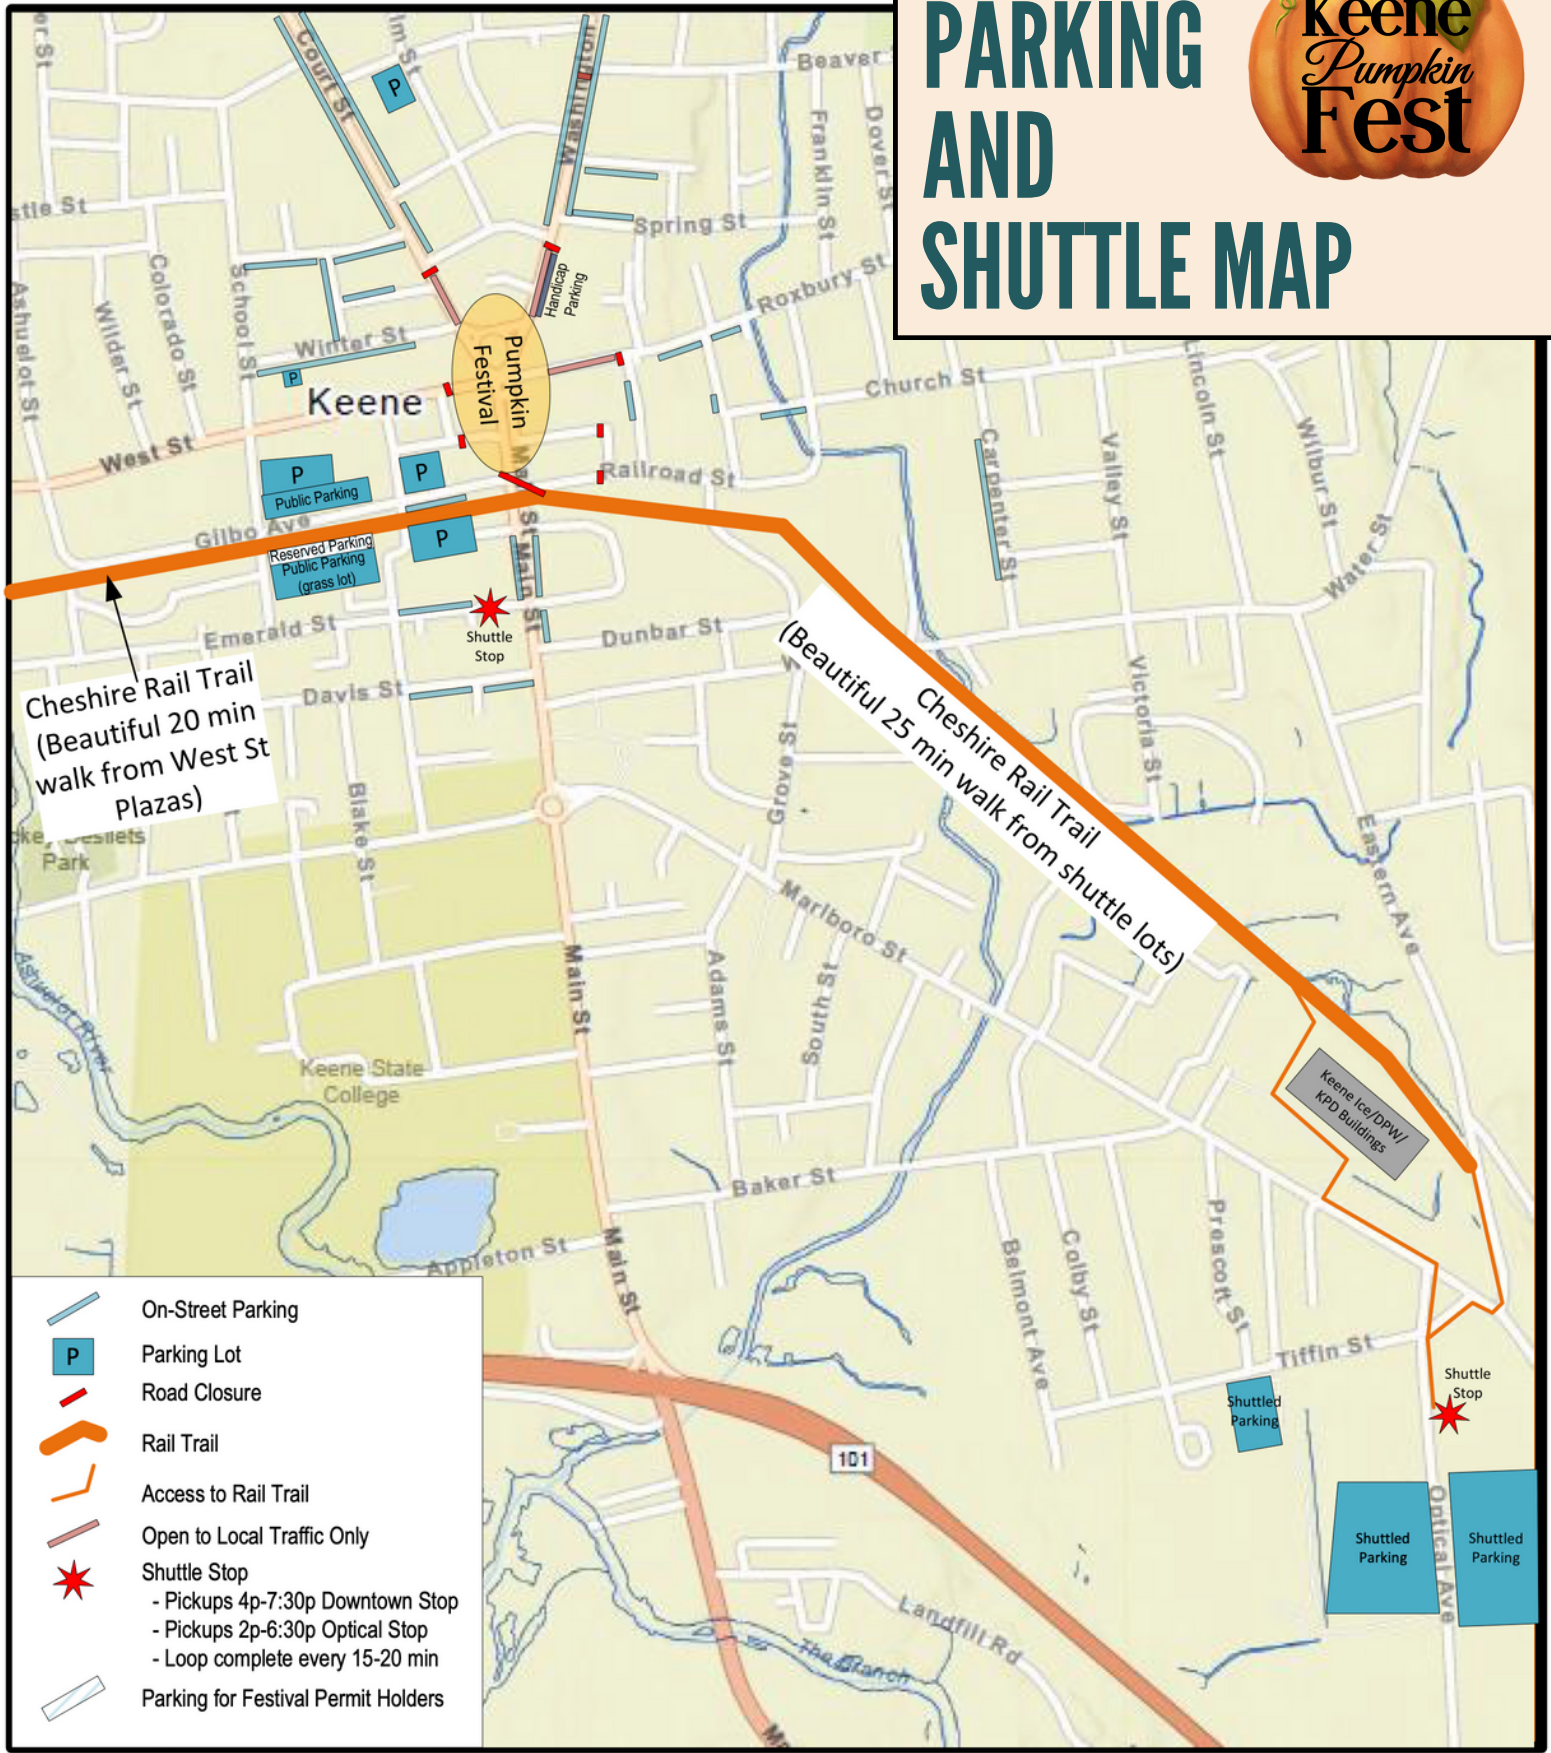

FESTIVAL PARKING AND SHUTTLE MAP

Cheshire Rail Trail
(Beautiful 20 min walk from West St Plazas)

Cheshire Rail Trail
(Beautiful 25 min walk from shuttle lots)

- On-Street Parking
- Parking Lot
- Road Closure
- Rail Trail
- Access to Rail Trail
- Open to Local Traffic Only
- Shuttle Stop
 - Pickups 4p-7:30p Downtown Stop
 - Pickups 2p-6:30p Optical Stop
 - Loop complete every 15-20 min
- Parking for Festival Permit Holders

Keene Ice/Dpw/KPD Buildings

Shuttled Parking
Optical Ave
Shuttled Parking